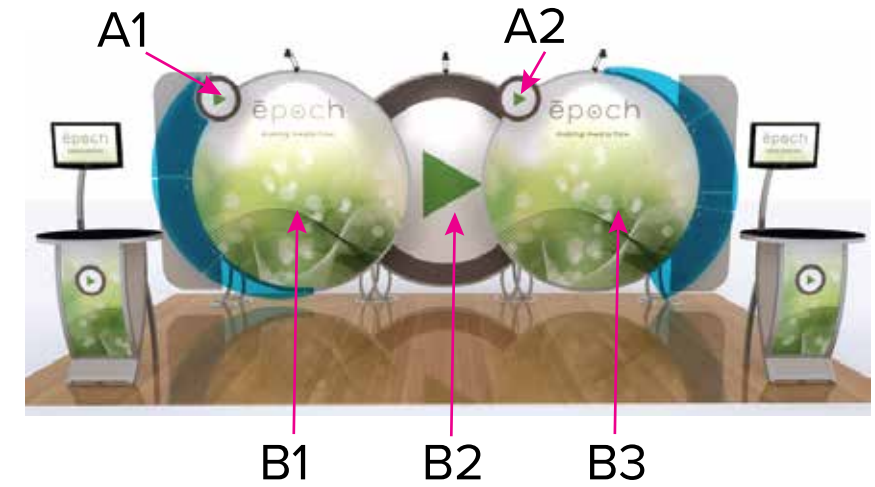

Graphic Template
 10 x 20 Inline Exhibit
 Circular Panels – Velcro Tension Fabric Graphics

Velcro Tension Fabric Note: 1/2" Hook Velcro on Front Perimeter of Graphic

NOTE: All Raster Art (jpg, tiff,psd, png, etc.) must be at least 100 dpi at print size.
 Standard kits are often customized. Please check with Customer Service to ensure that this template matches your specific job.

Graphic Template
 10 x 20 Inline Exhibit
 Side Wings – Sintra Graphics

NOTE: All Raster Art (jpg, tiff,psd, png, etc.) must be at least 100 dpi at print size.
 Standard kits are often customized. Please check with Customer Service to ensure that this template matches your specific job.

Graphic Template Workstation - Sintra Graphic

Sintra Note: 1/4" of graphic perimeter is hidden by extrusion

E1

E2

NOTE: All Raster Art (jpg, tiff,psd, png, etc.) must be at least 100 dpi at print size.

Standard kits are often customized. Please check with Customer Service to ensure that this template matches your specific job.