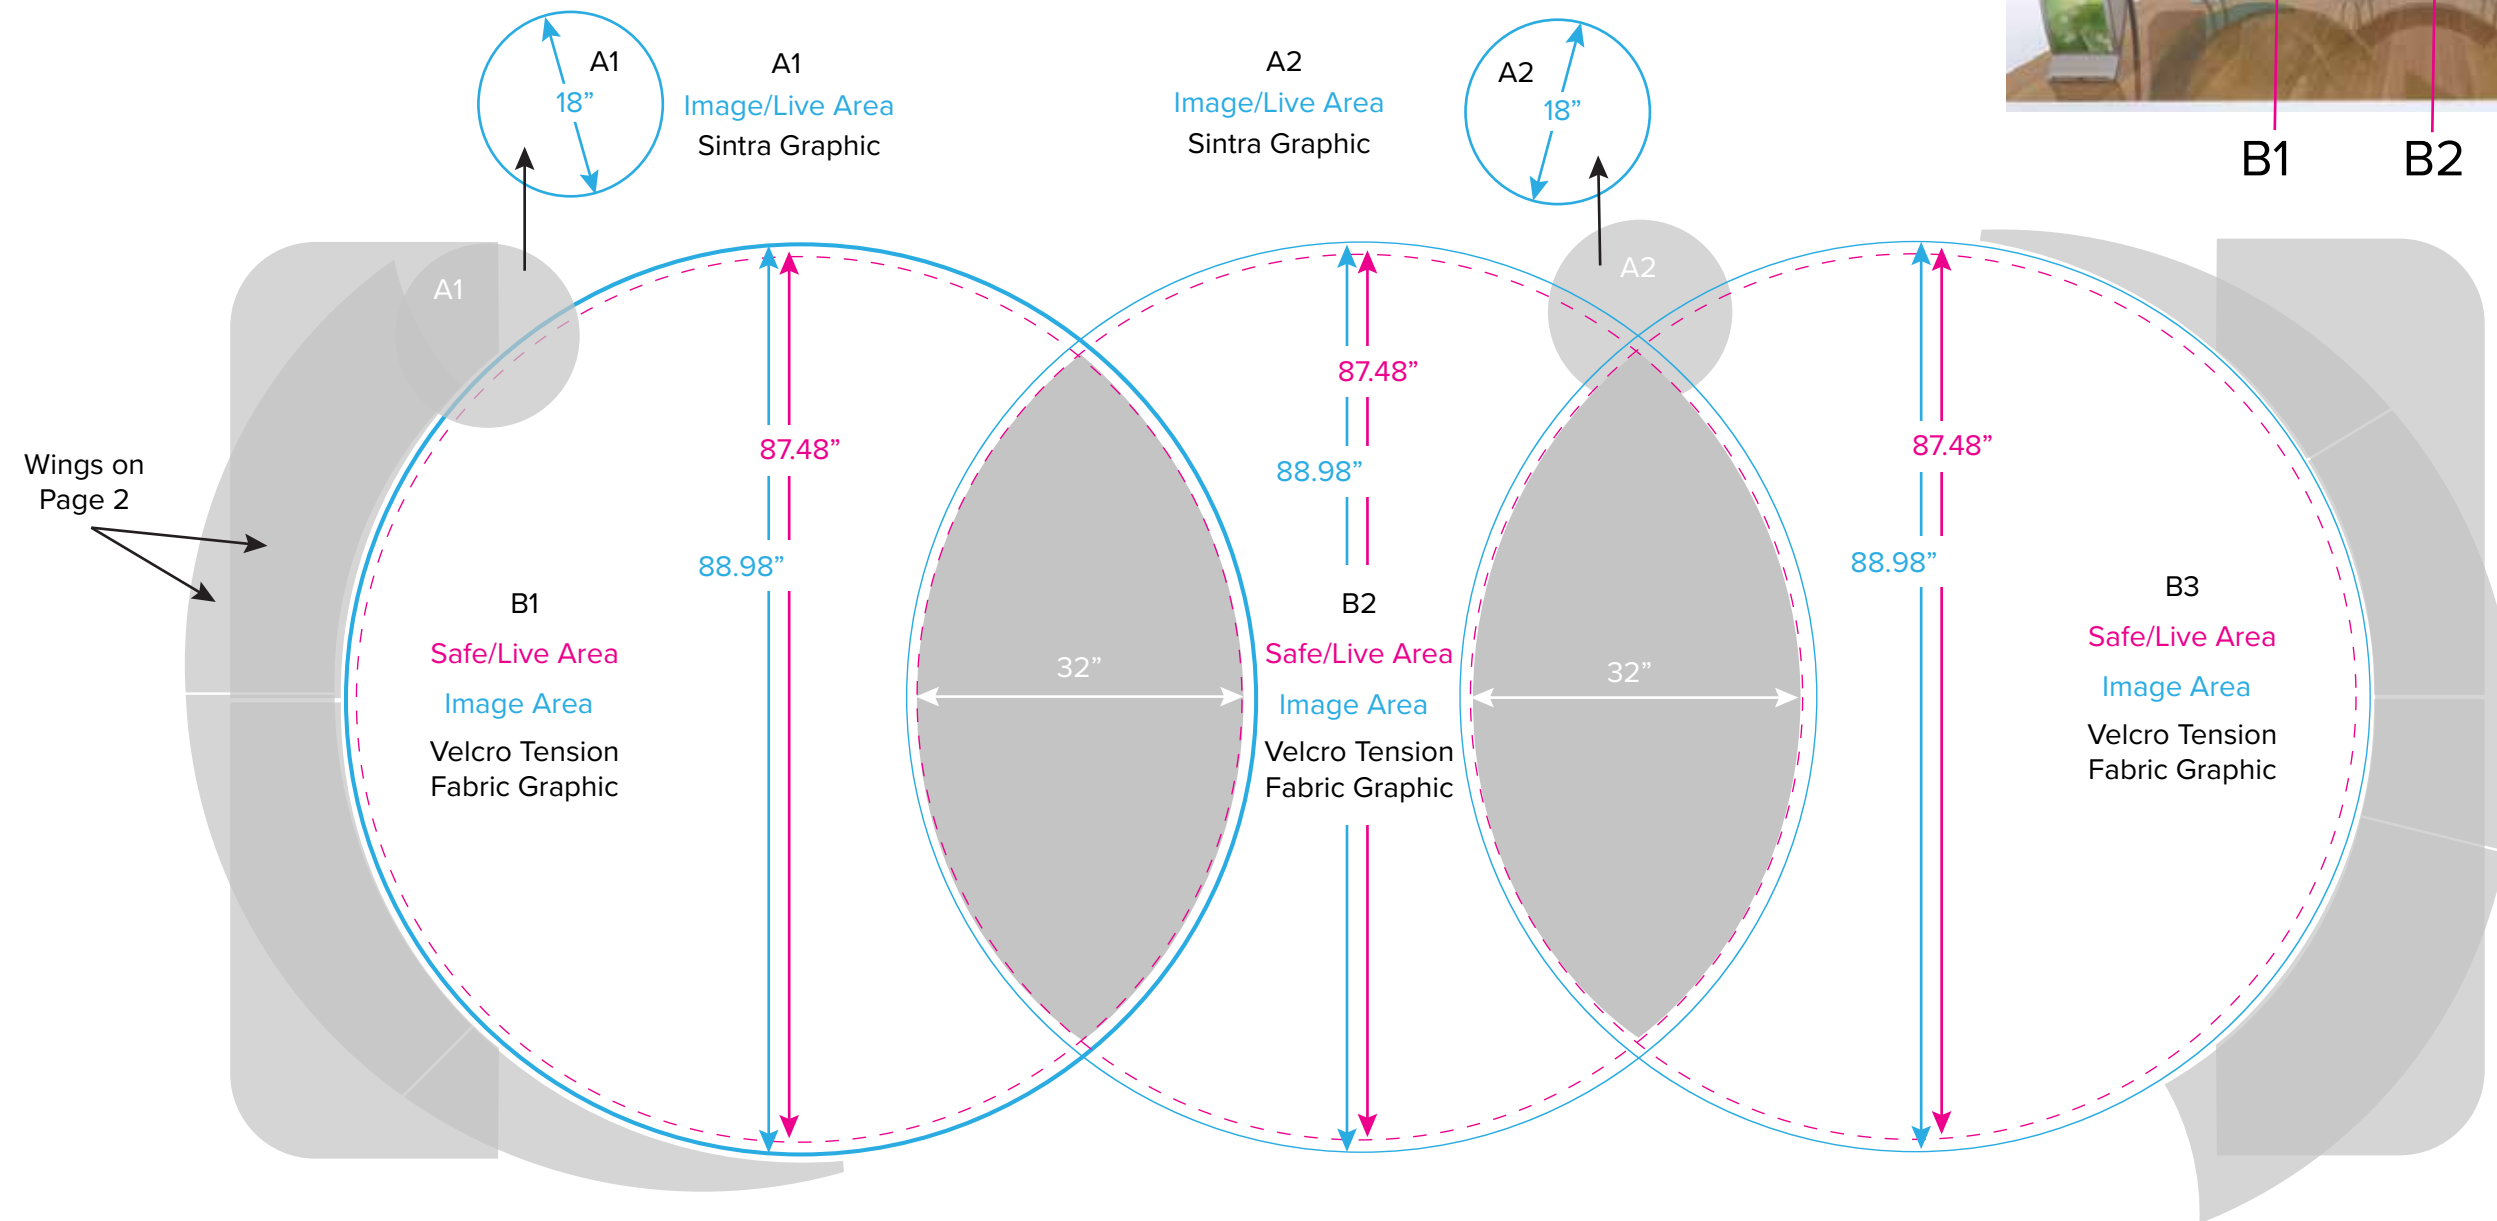

Graphic Template
 10 x 20 Inline Exhibit
 Circular Panels – Velcro Tension Fabric Graphics

Velcro Tension Fabric Note: 1/2" Hook Velcro on Front Perimeter of Graphic

NOTE: All Raster Art (jpg, tiff,psd, png, etc.) must be at least 100 dpi at print size.
 Standard kits are often customized. Please check with Customer Service to ensure that this template matches your specific job.

Graphic Template
 10 x 20 Inline Exhibit
 Side Wings – Sintra Graphics

NOTE: All Raster Art (jpg, tiff,psd, png, etc.) must be at least 100 dpi at print size.
 Standard kits are often customized. Please check with Customer Service to ensure that this template matches your specific job.

Graphic Template Workstation - Sintra Graphic

Sintra Note: 1/4" of graphic perimeter is hidden by extrusion

E1

E2

NOTE: All Raster Art (jpg, tiff,psd, png, etc.) must be at least 100 dpi at print size.

Standard kits are often customized. Please check with Customer Service to ensure that this template matches your specific job.