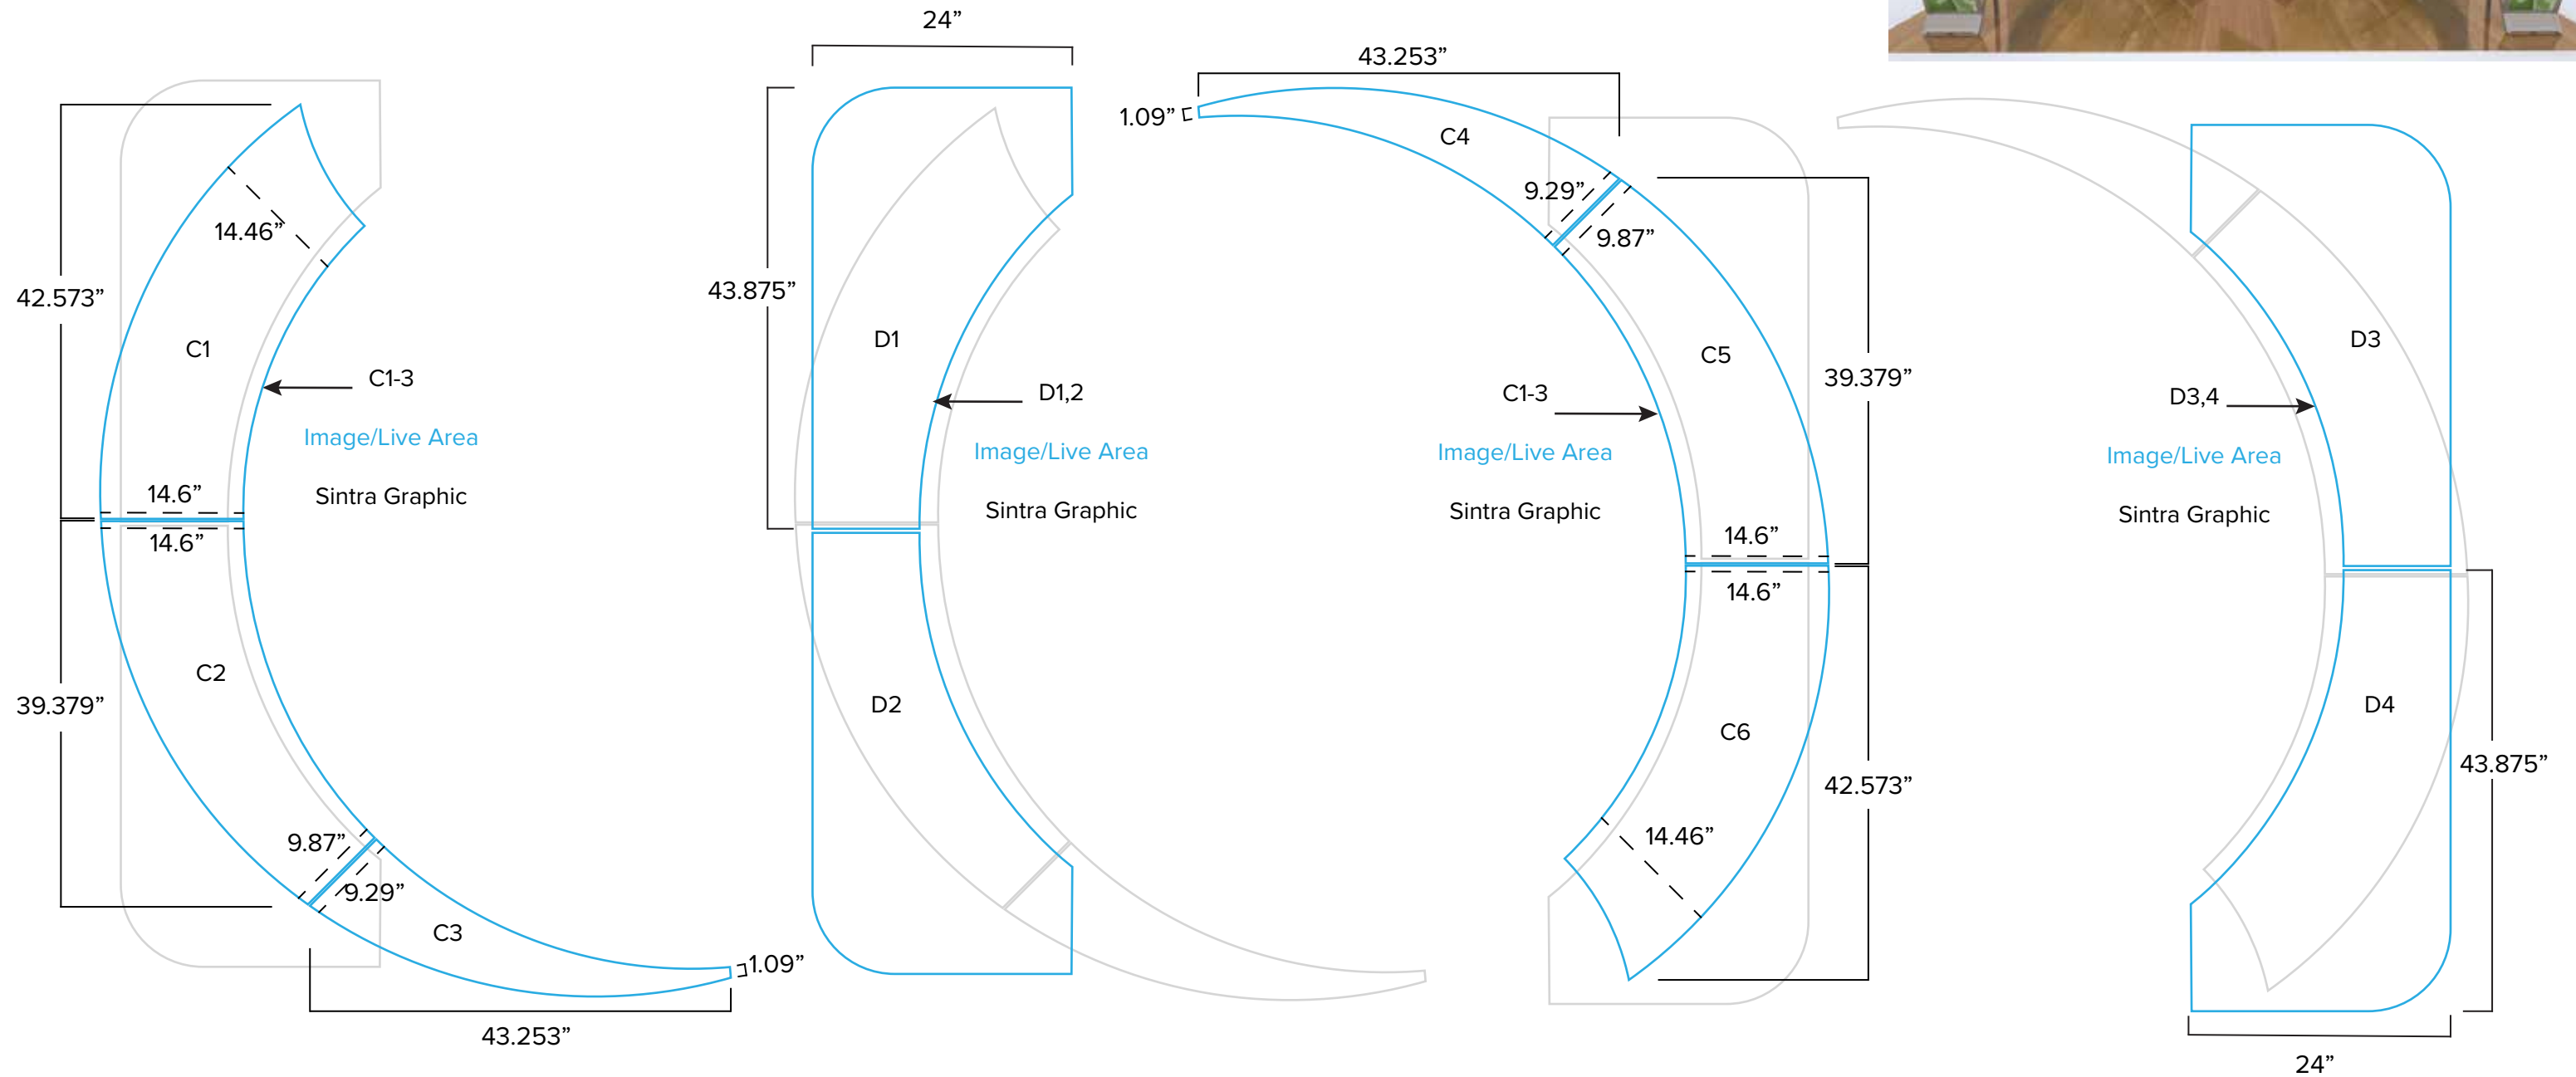

Graphic Template
 10 x 20 Inline Exhibit
 Circular Panels – Velcro Tension Fabric Graphics

Velcro Tension Fabric Note: 1/2" Hook Velcro on Front Perimeter of Graphic

NOTE: All Raster Art (jpg, tiff,psd, png, etc.) must be at least 100 dpi at print size.
 Standard kits are often customized. Please check with Customer Service to ensure that this template matches your specific job.

Graphic Template
 10 x 20 Inline Exhibit
 Side Wings – Sintra Graphics

NOTE: All Raster Art (jpg, tiff,psd, png, etc.) must be at least 100 dpi at print size.
 Standard kits are often customized. Please check with Customer Service to ensure that this template matches your specific job.

Graphic Template Workstation - Sintra Graphic

Sintra Note: 1/4" of graphic perimeter is hidden by extrusion

E1

E2

NOTE: All Raster Art (jpg, tiff,psd, png, etc.) must be at least 100 dpi at print size.

Standard kits are often customized. Please check with Customer Service to ensure that this template matches your specific job.